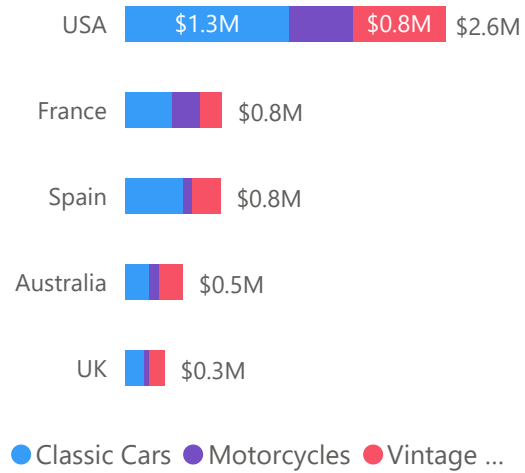

Region Overview

Total Sales by Country