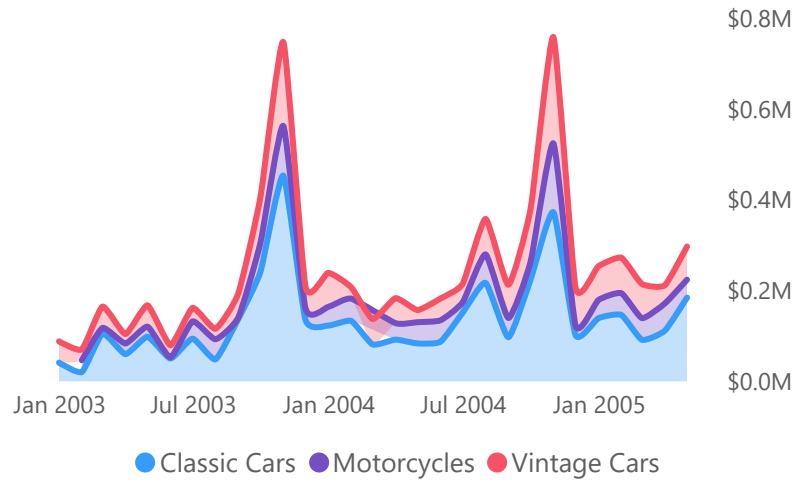

F6F8FC
Canvas Background

379CF8

4E7EFF

00D47E

F65164

7003FF

Main Title: Segoe UI Bold
font size 9

Subtitle: Segoe UI
font size 8

Performance

Total Sales by Category

Region Overview

Total Sales by Country

1. Copy and paste visuals from the pbix files that came in your premium download
2. Past the chosen component into the dashboard
3. Drag/resize the image so that it lines up with the blocks along the top and side of the blueprint